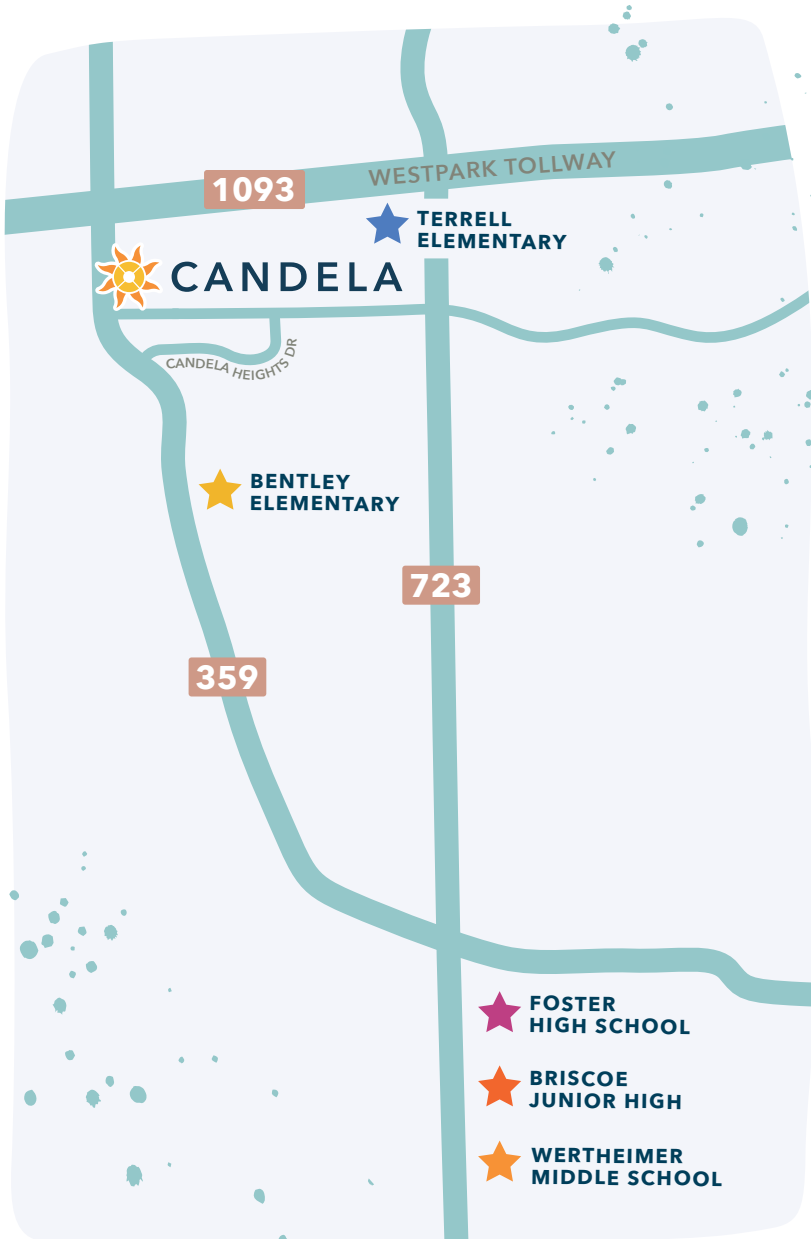

Shaping Bright Futures

LAMAR CISD

Candela offers charming new homes within the highly-rated Lamar CISD, known for its top-notch, student-focused education. Serving kids from PreK through 12th grade, the district emphasizes a robust curriculum, leadership skills, and small class sizes. With plenty of opportunities in academics, sports, and the arts, Lamar CISD ensures a well-rounded and engaging education for all students.